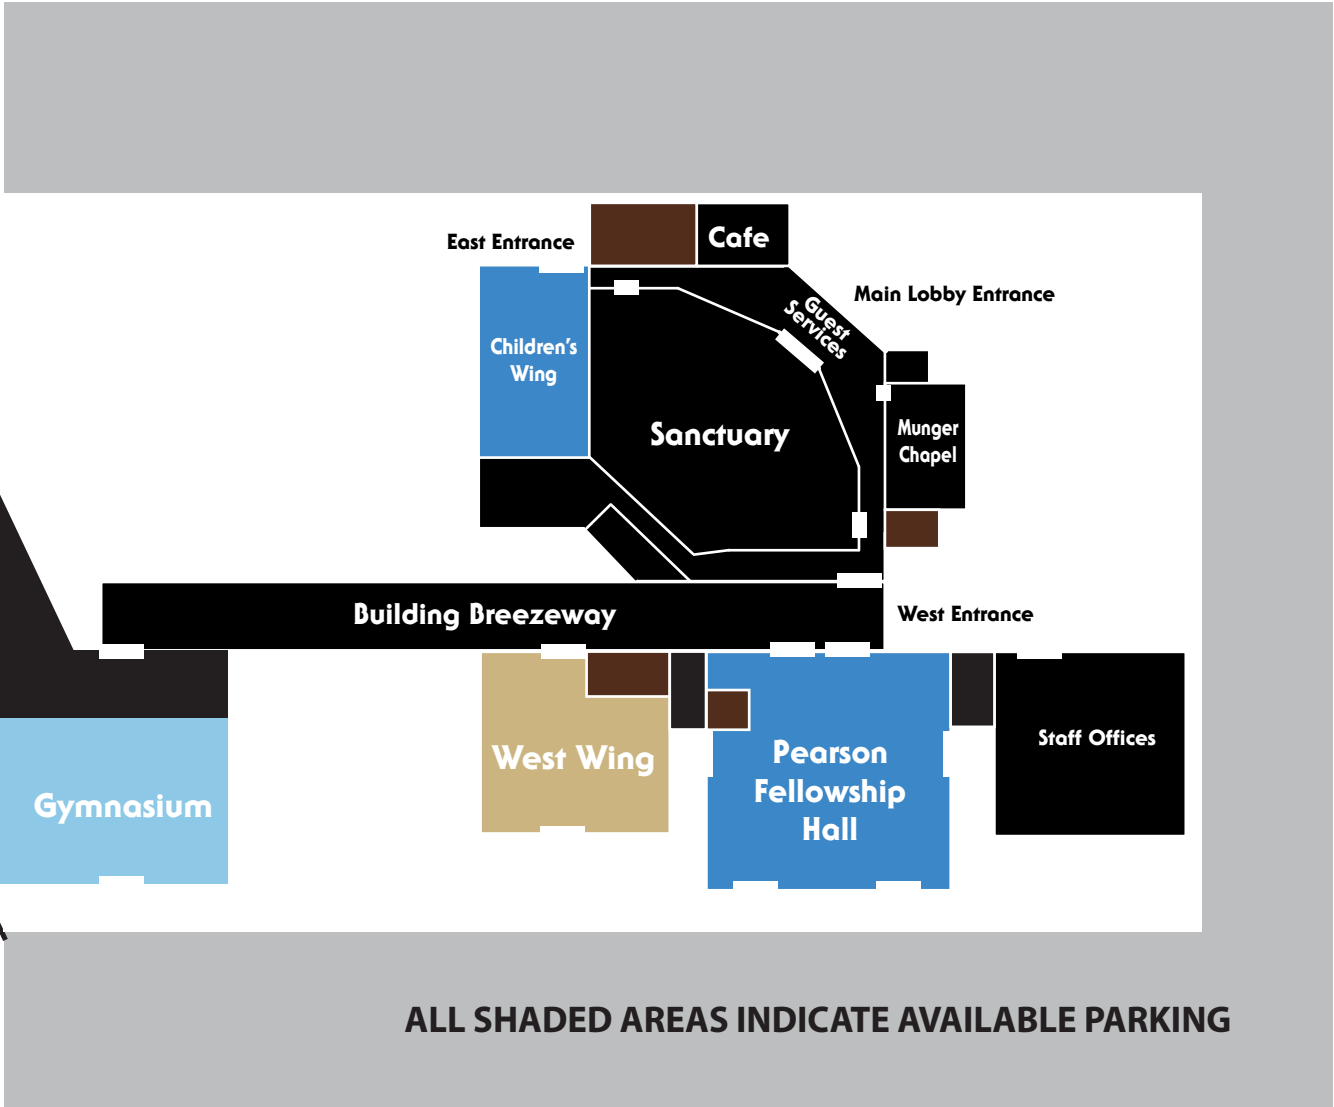

HIGHWAY 305

KEY

- Children
- Students
- Adults
- Restrooms
- Entrances

EIGHTH AVENUE

HOSTMARK STREET

ALL SHADED AREAS INDICATE AVAILABLE PARKING